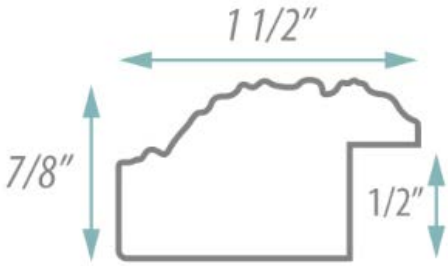

# SPECIFICATION SHEET

**FRAMED MIRROR MODEL#:**  
**FM A76266-21X36**

## FRAMED MIRRORS COLLECTION

- FEATURES:**
- ONE 21X36" HIGH RESOLUTION SILVER PLATE GLASS MIRROR SIZE W/ DECORATIVE FRAME.
  - "WALL HUGGER" HANGERS FOR MOUNTING INCLUDED.
  - STANDARD MOUNTING STYLE IS VERTICAL. FOR HORIZONTAL, PLEASE SPECIFY WHEN ORDERING.
  - PACKED IN FOUR WALL (FOLDED DOUBLE WALL) CORRUGATION.
  - STYLE: CLASSIC/TRADITIONAL
  - COLOR: SILVER/PEWTER
  - FINISH: ORNATE/LEAF FOIL

- MIRROR FINISHES:**
- FLAT POLISHED EDGE
  - BEVELED EDGE

**OVERALL SIZE DIMENSION: 24" WIDE X 39" HIGH X 1" DEEP**